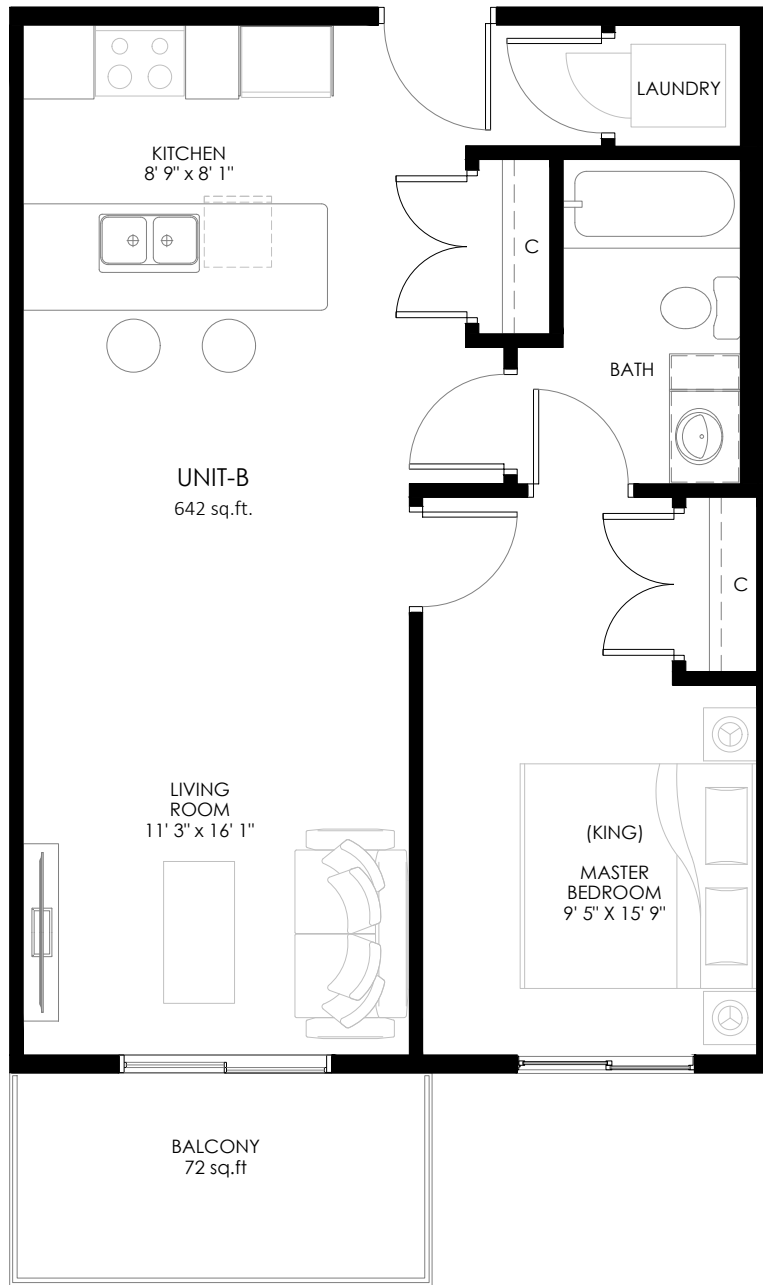

**Suite B**

1 Bed  
1 Bath  
642 SF

Level 2

Level 3 & 4

Level 2

Level 3 & 4