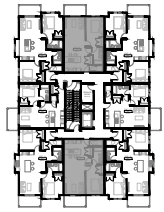

**Suite B**

1 Bed  
1 Bath  
642 SF

Level 2

Level 3 & 4

Level 2

Level 3 & 4