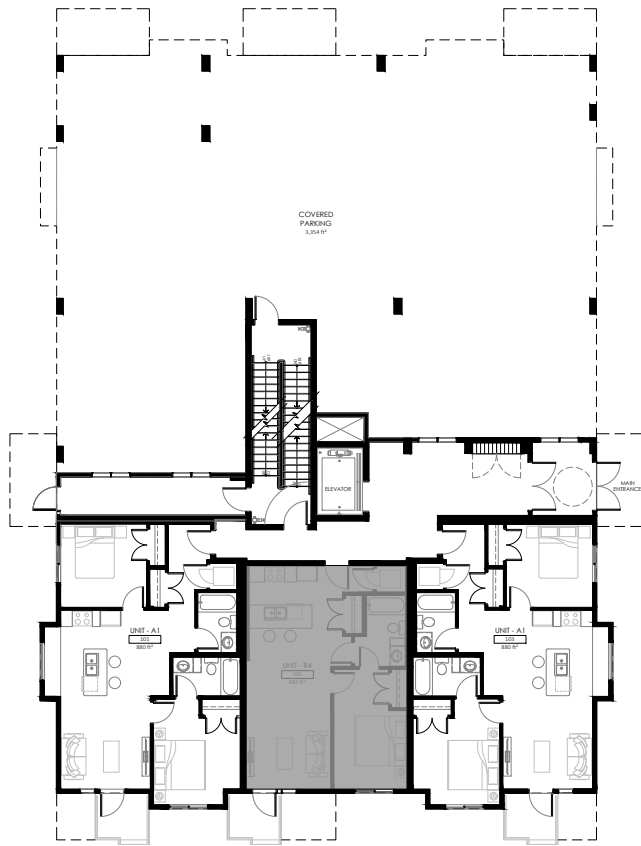

Suite B-4

1 Bed
1 Bath
642 SF

Main Level