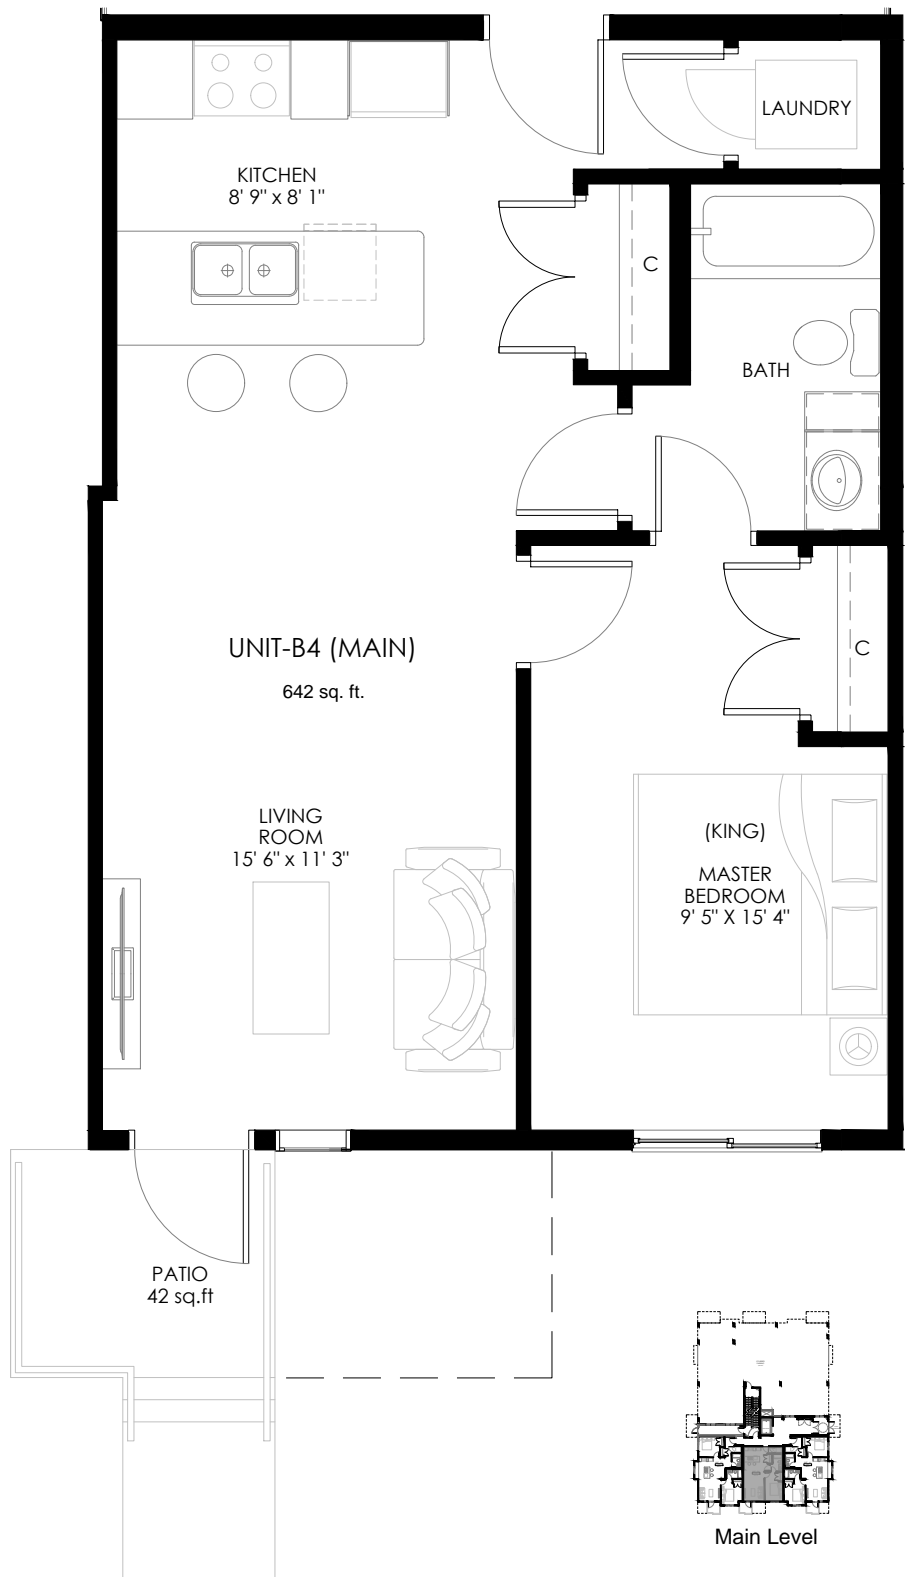

Suite B-4

1 Bed
1 Bath
642 SF

Main Level